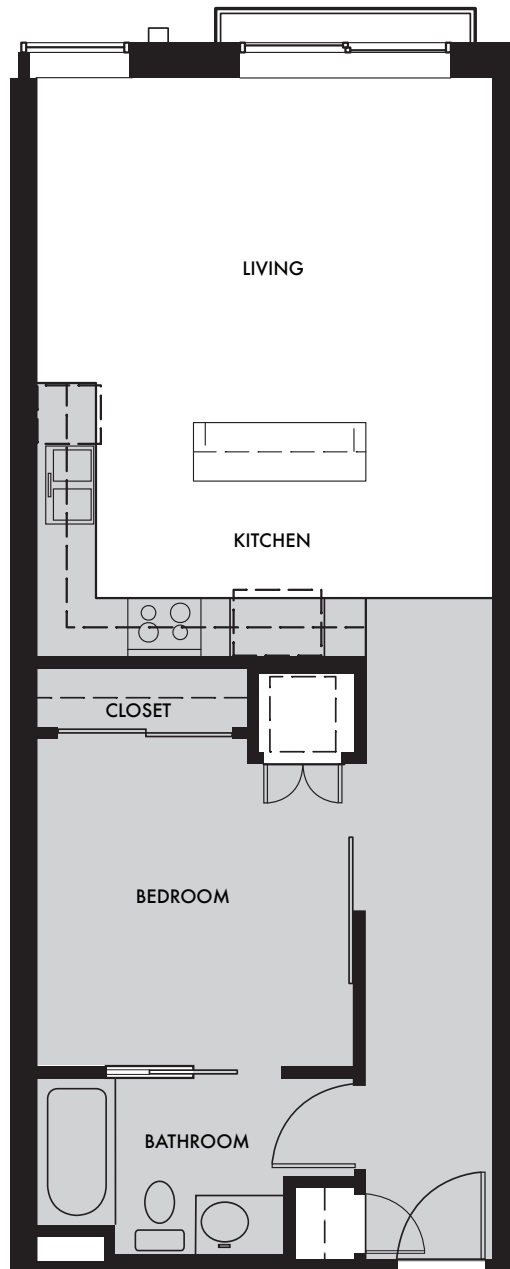

FLOORS 4-10 PLAN C

UNITS 403-1003
1 BED / 1 BATH
LIVING SPACE: 693 SF

The unit or units shown hereon are merely approximations and do not necessarily reflect the actual as-built conditions of the same. The as-built dimension and size of the unit or units may vary from the dimension and size reflected hereon. Drawing is not to scale. Furnishings are not included.