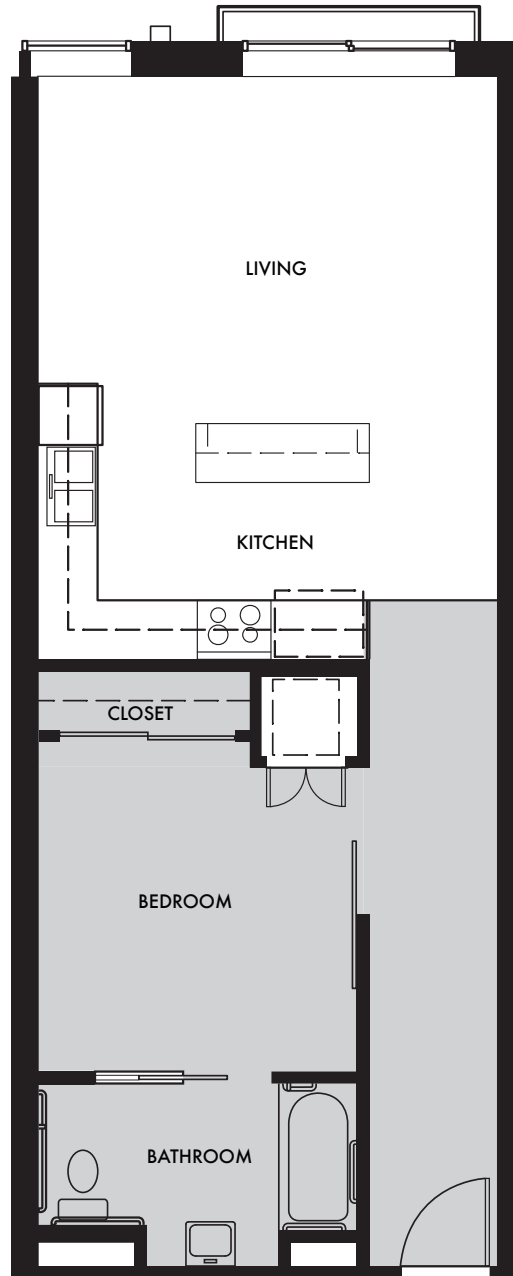

FLOOR 3 PLAN C.H.C.

UNIT 303
1 BED / 1 BATH
LIVING SPACE: 693 SF

The unit or units shown hereon are merely approximations and do not necessarily reflect the actual as-built conditions of the same. The as-built dimension and size of the unit or units may vary from the dimension and size reflected hereon. Drawing is not to scale. Furnishings are not included.