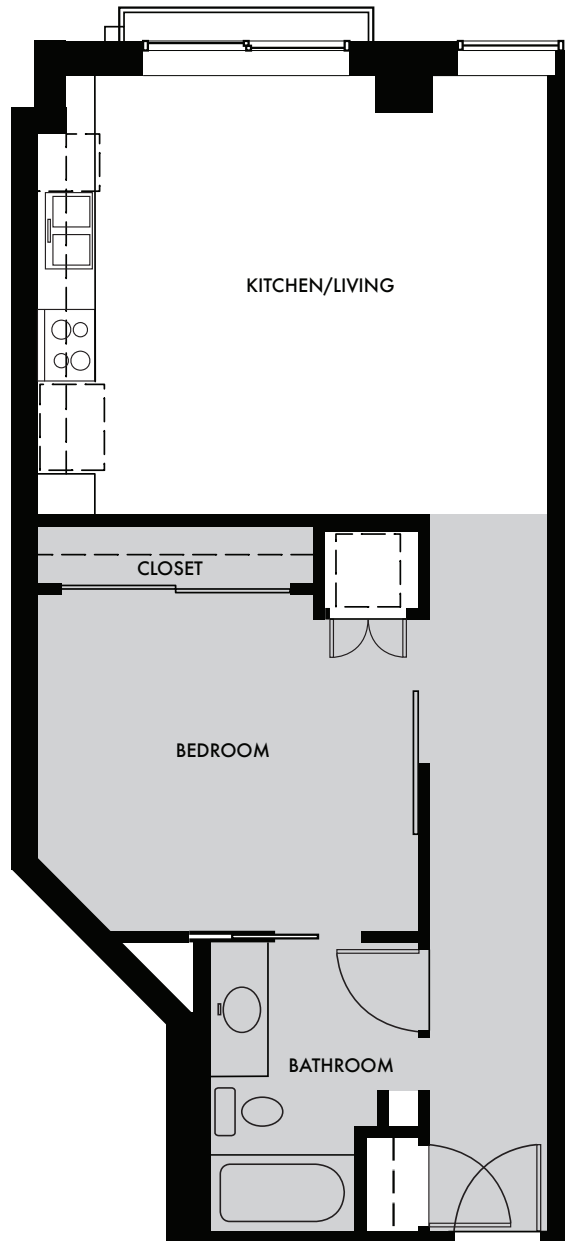

FLOORS 4-10 PLAN D

UNITS 404-1004
1 BED / 1 BATH
LIVING SPACE: 728 SF

The unit or units shown hereon are merely approximations and do not necessarily reflect the actual as-built conditions of the same. The as-built dimension and size of the unit or units may vary from the dimension and size reflected hereon. Drawing is not to scale. Furnishings are not included.