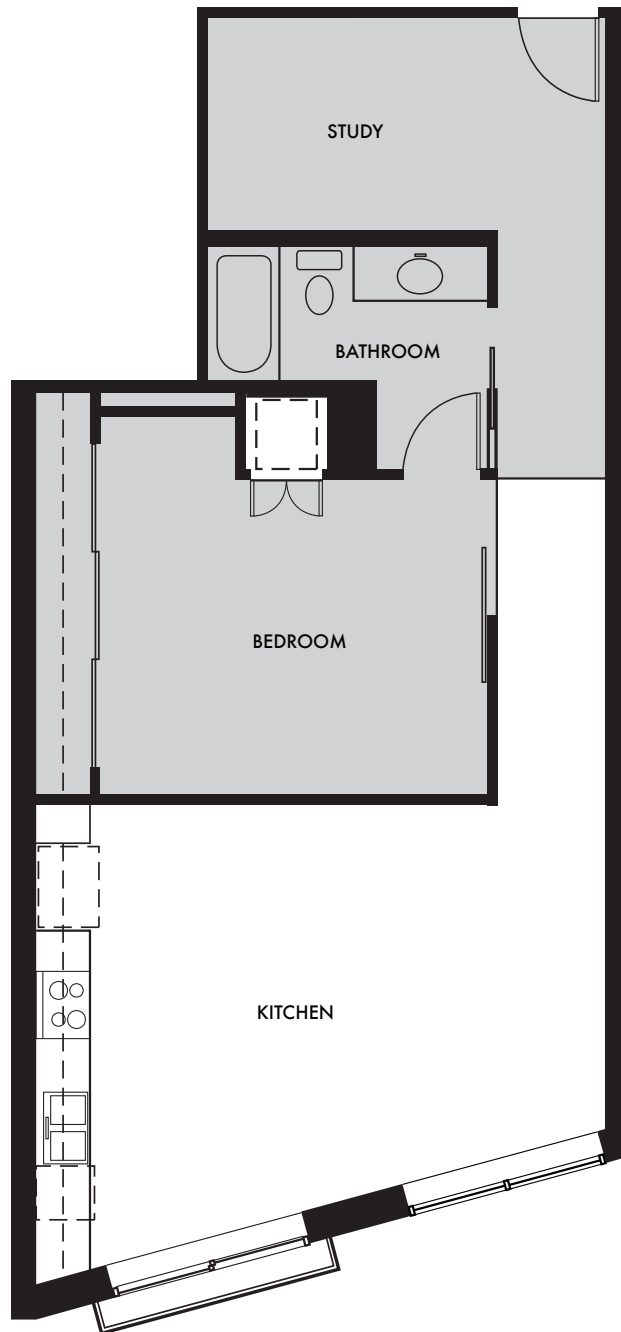

UNIT 308
1 BED / 1 BATH / 1 STUDY
LIVING SPACE: 923 SF

FLOOR 3 PLAN M

The unit or units shown hereon are merely approximations and do not necessarily reflect the actual as-built conditions of the same. The as-built dimension and size of the unit or units may vary from the dimension and size reflected hereon. Drawing is not to scale. Furnishings are not included.