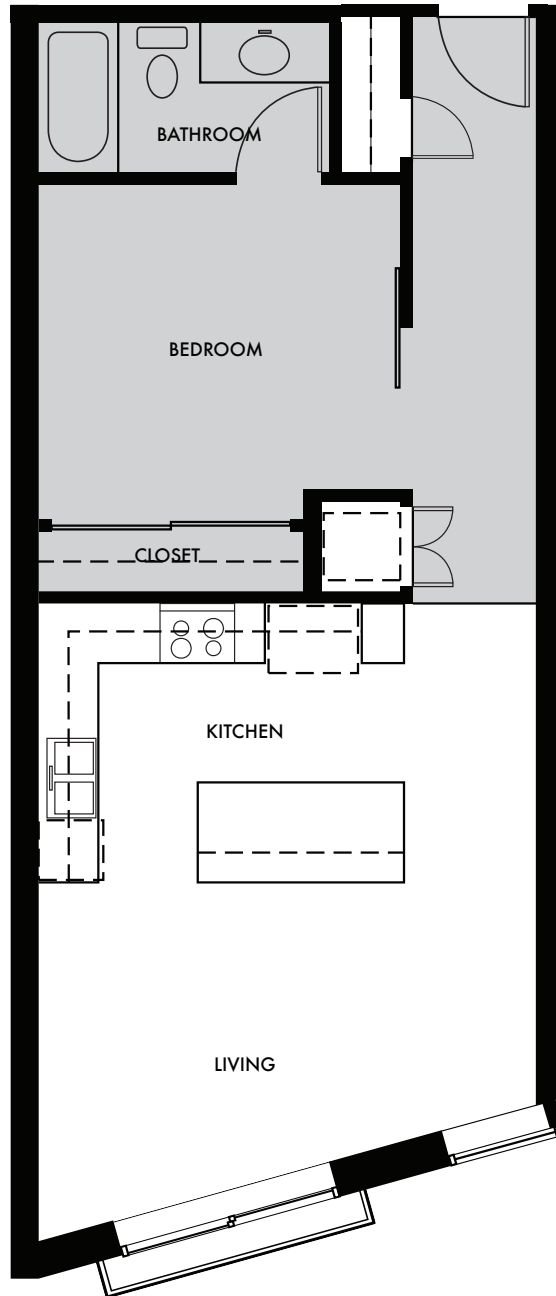

UNIT 1009
1 BED/ 1 BATH
LIVING SPACE: 711 SF

FLOOR 10 PLAN R

The unit or units shown hereon are merely approximations and do not necessarily reflect the actual as-built conditions of the same. The as-built dimension and size of the unit or units may vary from the dimension and size reflected hereon. Drawing is not to scale. Furnishings are not included.